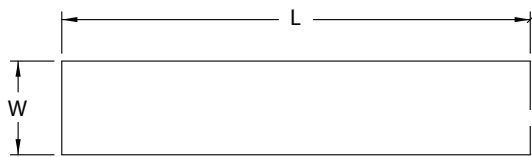

DIMENSIONS		SHELVING WITH POT RACK		
WIDTH	LENGTH	MODEL	WT.	
12"	3FT	RJ-SP-12-3	18	
	4FT	RJ-SP-12-4	22	
	5FT	RJ-SP-12-5	26	
	6FT	RJ-SP-12-6	30	
	7FT	RJ-SP-12-7	34	
	8FT	RJ-SP-12-8	38	
	9FT	RJ-SP-12-9	42	
	10FT	RJ-SP-12-10	46	
	14'	3FT	RJ-SP-14-3	20
		4FT	RJ-SP-14-4	24
5FT		RJ-SP-14-5	30	
6FT		RJ-SP-14-6	34	
7FT		RJ-SP-14-7	42	
8FT		RJ-SP-14-8	46	
9FT		RJ-SP-14-9	50	
10FT		RJ-SP-14-10	55	

DIMENSIONS & SPECIFICATIONS

SINGLE POT RACK

SINGLE		
MODEL	L	HOOKS
RJ-PR-SW-3	3'	6
RJ-PR-SW-4	4'	4
RJ-PR-SW-5	5'	5
RJ-PR-SW-6	6'	6
RJ-PR-SW-7	7'	7
RJ-PR-SW-8	8'	8
RJ-PR-SW-9	9'	9
RJ-PR-SW-10	10'	10

DOUBLE POT RACK

DOUBLE		
MODEL	L	HOO
RJ-PR-DW-12-3	3'	6
RJ-PR-DW-12-4	4'	8
RJ-PR-DW-12-5	5'	10
RJ-PR-DW-12-6	6'	12
RJ-PR-DW-12-7	7'	14
RJ-PR-DW-12-8	8'	16
RJ-PR-DW-12-9	9'	18
RJ-PR-DW-12-10	10'	20

12" WIDTH				14" WIDTH			
MODEL	W	L	HOOKS	MODEL	W	L	HOOKS
RJ-SP-12-3	12"	3'	3	RJ-SP-14-3	14"	3'	3
RJ-SP-12-4	12"	4'	4	RJ-SP-14-4	14"	4'	4
RJ-SP-12-5	12"	5'	5	RJ-SP-14-5	14"	5'	5
RJ-SP-12-6	12"	6'	6	RJ-SP-14-6	14"	6'	6
RJ-SP-12-7	12"	7'	7	RJ-SP-14-7	14"	7'	7
RJ-SP-12-8	12"	8'	8	RJ-SP-14-8	14"	8'	8
RJ-SP-12-9	12"	9'	9	RJ-SP-14-9	14"	9'	9
RJ-SP-12-10	12"	10'	10	RJ-SP-14-10	14"	10'	10