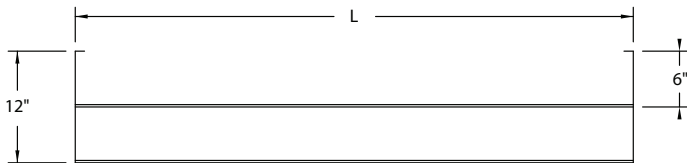

SINGLE BAR POT RACK		
LENGTH	MODEL	WT.
3FT	RJ-PR-SW-3	13
4FT	RJ-PR-SW-4	17
5FT	RJ-PR-SW-5	21
6FT	RJ-PR-SW-6	23
7FT	RJ-PR-SW-7	25
8FT	RJ-PR-SW-8	27
9FT	RJ-PR-SW-9	29
10FT	RJ-PR-SW-10	31

DOUBLE BAR POT RACK		
LENGTH	MODEL	WT.
3FT	RJ-PR-DW-3	22
4FT	RJ-PR-DW-4	24
5FT	RJ-PR-DW-5	26
6FT	RJ-PR-DW-6	30
7FT	RJ-PR-DW-7	34
8FT	RJ-PR-DW-8	38
9FT	RJ-PR-DW-9	42
10FT	RJ-PR-DW-10	46

DIMENSIONS		SHELVING WITH POT RACK		
WIDTH	LENGTH	MODEL	WT.	
12"	3FT	RJ-SP-12-3	18	
	4FT	RJ-SP-12-4	22	
	5FT	RJ-SP-12-5	26	
	6FT	RJ-SP-12-6	30	
	7FT	RJ-SP-12-7	34	
	8FT	RJ-SP-12-8	38	
	9FT	RJ-SP-12-9	42	
	10FT	RJ-SP-12-10	46	
	14'	3FT	RJ-SP-14-3	20
		4FT	RJ-SP-14-4	24
5FT		RJ-SP-14-5	30	
6FT		RJ-SP-14-6	34	
7FT		RJ-SP-14-7	42	
8FT		RJ-SP-14-8	46	
9FT		RJ-SP-14-9	50	
10FT		RJ-SP-14-10	55	

DIMENSIONS & SPECIFICATIONS

SINGLE POT RACK

SINGLE		
MODEL	L	HOOKS
RJ-PR-SW-3	3'	6
RJ-PR-SW-4	4'	4
RJ-PR-SW-5	5'	5
RJ-PR-SW-6	6'	6
RJ-PR-SW-7	7'	7
RJ-PR-SW-8	8'	8
RJ-PR-SW-9	9'	9
RJ-PR-SW-10	10'	10

DOUBLE POT RACK

DOUBLE		
MODEL	L	HOO
RJ-PR-DW-12-3	3'	6
RJ-PR-DW-12-4	4'	8
RJ-PR-DW-12-5	5'	10
RJ-PR-DW-12-6	6'	12
RJ-PR-DW-12-7	7'	14
RJ-PR-DW-12-8	8'	16
RJ-PR-DW-12-9	9'	18
RJ-PR-DW-12-10	10'	20

12" WIDTH				14" WIDTH			
MODEL	W	L	HOOKS	MODEL	W	L	HOOKS
RJ-SP-12-3	12"	3'	3	RJ-SP-14-3	14"	3'	3
RJ-SP-12-4	12"	4'	4	RJ-SP-14-4	14"	4'	4
RJ-SP-12-5	12"	5'	5	RJ-SP-14-5	14"	5'	5
RJ-SP-12-6	12"	6'	6	RJ-SP-14-6	14"	6'	6
RJ-SP-12-7	12"	7'	7	RJ-SP-14-7	14"	7'	7
RJ-SP-12-8	12"	8'	8	RJ-SP-14-8	14"	8'	8
RJ-SP-12-9	12"	9'	9	RJ-SP-14-9	14"	9'	9
RJ-SP-12-10	12"	10'	10	RJ-SP-14-10	14"	10'	10