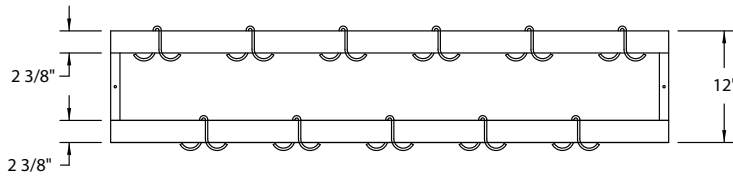

SINGLE BAR POT RACK		
LENGTH	MODEL	WT.
3FT	RJ-PR-SW-3	13
4FT	RJ-PR-SW-4	17
5FT	RJ-PR-SW-5	21
6FT	RJ-PR-SW-6	23
7FT	RJ-PR-SW-7	25
8FT	RJ-PR-SW-8	27
9FT	RJ-PR-SW-9	29
10FT	RJ-PR-SW-10	31

DOUBLE BAR POT RACK		
LENGTH	MODEL	WT.
3FT	RJ-PR-DW-3	22
4FT	RJ-PR-DW-4	24
5FT	RJ-PR-DW-5	26
6FT	RJ-PR-DW-6	30
7FT	RJ-PR-DW-7	34
8FT	RJ-PR-DW-8	38
9FT	RJ-PR-DW-9	42
10FT	RJ-PR-DW-10	46

DIMENSIONS		SHELVING WITH POT RACK		
WIDTH	LENGTH	MODEL	WT.	
12"	3FT	RJ-SP-12-3	18	
	4FT	RJ-SP-12-4	22	
	5FT	RJ-SP-12-5	26	
	6FT	RJ-SP-12-6	30	
	7FT	RJ-SP-12-7	34	
	8FT	RJ-SP-12-8	38	
	9FT	RJ-SP-12-9	42	
	10FT	RJ-SP-12-10	46	
	14'	3FT	RJ-SP-14-3	20
		4FT	RJ-SP-14-4	24
5FT		RJ-SP-14-5	30	
6FT		RJ-SP-14-6	34	
7FT		RJ-SP-14-7	42	
8FT		RJ-SP-14-8	46	
9FT		RJ-SP-14-9	50	
10FT		RJ-SP-14-10	55	

DIMENSIONS & SPECIFICATIONS

SINGLE POT RACK

SINGLE		
MODEL	L	HOOKS
RJ-PR-SW-3	3'	6
RJ-PR-SW-4	4'	4
RJ-PR-SW-5	5'	5
RJ-PR-SW-6	6'	6
RJ-PR-SW-7	7'	7
RJ-PR-SW-8	8'	8
RJ-PR-SW-9	9'	9
RJ-PR-SW-10	10'	10

DOUBLE POT RACK

DOUBLE		
MODEL	L	HOO
RJ-PR-DW-12-3	3'	6
RJ-PR-DW-12-4	4'	8
RJ-PR-DW-12-5	5'	10
RJ-PR-DW-12-6	6'	12
RJ-PR-DW-12-7	7'	14
RJ-PR-DW-12-8	8'	16
RJ-PR-DW-12-9	9'	18
RJ-PR-DW-12-10	10'	20

12" WIDTH				14" WIDTH			
MODEL	W	L	HOOKS	MODEL	W	L	HOOKS
RJ-SP-12-3	12"	3'	3	RJ-SP-14-3	14"	3'	3
RJ-SP-12-4	12"	4'	4	RJ-SP-14-4	14"	4'	4
RJ-SP-12-5	12"	5'	5	RJ-SP-14-5	14"	5'	5
RJ-SP-12-6	12"	6'	6	RJ-SP-14-6	14"	6'	6
RJ-SP-12-7	12"	7'	7	RJ-SP-14-7	14"	7'	7
RJ-SP-12-8	12"	8'	8	RJ-SP-14-8	14"	8'	8
RJ-SP-12-9	12"	9'	9	RJ-SP-14-9	14"	9'	9
RJ-SP-12-10	12"	10'	10	RJ-SP-14-10	14"	10'	10