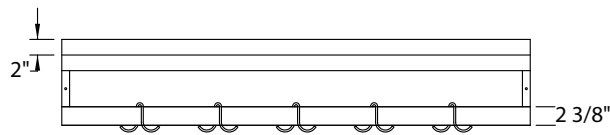

SINGLE BAR POT RACK		
LENGTH	MODEL	WT.
3FT	RJ-PR-SW-3	13
4FT	RJ-PR-SW-4	17
5FT	RJ-PR-SW-5	21
6FT	RJ-PR-SW-6	23
7FT	RJ-PR-SW-7	25
8FT	RJ-PR-SW-8	27
9FT	RJ-PR-SW-9	29
10FT	RJ-PR-SW-10	31

DOUBLE BAR POT RACK		
LENGTH	MODEL	WT.
3FT	RJ-PR-DW-3	22
4FT	RJ-PR-DW-4	24
5FT	RJ-PR-DW-5	26
6FT	RJ-PR-DW-6	30
7FT	RJ-PR-DW-7	34
8FT	RJ-PR-DW-8	38
9FT	RJ-PR-DW-9	42
10FT	RJ-PR-DW-10	46

DIMENSIONS		SHELVING WITH POT RACK		
WIDTH	LENGTH	MODEL	WT.	
12"	3FT	RJ-SP-12-3	18	
	4FT	RJ-SP-12-4	22	
	5FT	RJ-SP-12-5	26	
	6FT	RJ-SP-12-6	30	
	7FT	RJ-SP-12-7	34	
	8FT	RJ-SP-12-8	38	
	9FT	RJ-SP-12-9	42	
	10FT	RJ-SP-12-10	46	
	14'	3FT	RJ-SP-14-3	20
		4FT	RJ-SP-14-4	24
5FT		RJ-SP-14-5	30	
6FT		RJ-SP-14-6	34	
7FT		RJ-SP-14-7	42	
8FT		RJ-SP-14-8	46	
9FT		RJ-SP-14-9	50	
10FT		RJ-SP-14-10	55	

DIMENSIONS & SPECIFICATIONS

SINGLE POT RACK

SINGLE		
MODEL	L	HOOKS
RJ-PR-SW-3	3'	6
RJ-PR-SW-4	4'	4
RJ-PR-SW-5	5'	5
RJ-PR-SW-6	6'	6
RJ-PR-SW-7	7'	7
RJ-PR-SW-8	8'	8
RJ-PR-SW-9	9'	9
RJ-PR-SW-10	10'	10

DOUBLE POT RACK

DOUBLE		
MODEL	L	HOO
RJ-PR-DW-12-3	3'	6
RJ-PR-DW-12-4	4'	8
RJ-PR-DW-12-5	5'	10
RJ-PR-DW-12-6	6'	12
RJ-PR-DW-12-7	7'	14
RJ-PR-DW-12-8	8'	16
RJ-PR-DW-12-9	9'	18
RJ-PR-DW-12-10	10'	20

12" WIDTH				14" WIDTH			
MODEL	W	L	HOOKS	MODEL	W	L	HOOKS
RJ-SP-12-3	12"	3'	3	RJ-SP-14-3	14"	3'	3
RJ-SP-12-4	12"	4'	4	RJ-SP-14-4	14"	4'	4
RJ-SP-12-5	12"	5'	5	RJ-SP-14-5	14"	5'	5
RJ-SP-12-6	12"	6'	6	RJ-SP-14-6	14"	6'	6
RJ-SP-12-7	12"	7'	7	RJ-SP-14-7	14"	7'	7
RJ-SP-12-8	12"	8'	8	RJ-SP-14-8	14"	8'	8
RJ-SP-12-9	12"	9'	9	RJ-SP-14-9	14"	9'	9
RJ-SP-12-10	12"	10'	10	RJ-SP-14-10	14"	10'	10