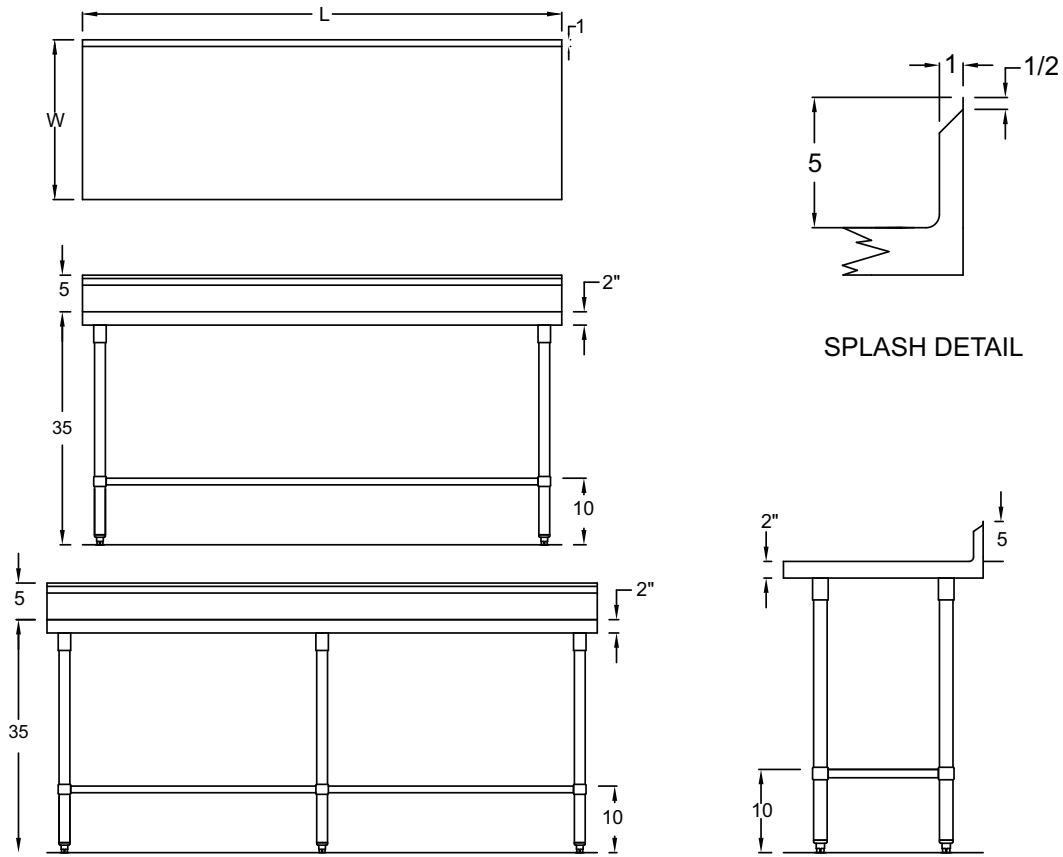

DIMENSIONS & SPECIFICATIONS

* All tables 84" or longer come standard with 6 legs.

DIMENSIONS ARE TYPICAL (TOL. +/- 1/2")

MODEL	L	W	MODEL	L	W	MODEL	L	W
RJ-TOG-RB-2418	18"	24"	RJ-TOG-RB-3018	18"	30"	RJ-TOG-RB-3618	18"	36"
RJ-TOG-RB-242	2'	24"	RJ-TOG-RB-302	2'	30"	RJ-TOG-RB-362	2'	36"
RJ-TOG-RB-243	3'	24"	RJ-TOG-RB-303	3'	30"	RJ-TOG-RB-363	3'	36"
RJ-TOG-RB-244	4'	24"	RJ-TOG-RB-304	4'	30"	RJ-TOG-RB-364	4'	36"
RJ-TOG-RB-245	5'	24"	RJ-TOG-RB-305	5'	30"	RJ-TOG-RB-365	5'	36"
RJ-TOG-RB-246	6'	24"	RJ-TOG-RB-306	6'	30"	RJ-TOG-RB-366	6'	36"
* RJ-TOG-RB-247	7'	24"	* RJ-TOG-RB-307	7'	30"	* RJ-TOG-RB-367	7'	36"
* RJ-TOG-RB-248	8'	24"	* RJ-TOG-RB-308	8'	30"	* RJ-TOG-RB-368	8'	36"
* RJ-TOG-RB-249	9'	24"	* RJ-TOG-RB-309	9'	30"	* RJ-TOG-RB-369	9'	36"
* RJ-TOG-RB-2410	10'	24"	* RJ-TOG-RB-3010	10'	30"	* RJ-TOG-RB-3610	10'	36"
* RJ-TOG-RB-2411	11'	24"	* RJ-TOG-RB-3011	11'	30"	* RJ-TOG-RB-3611	11'	36"
* RJ-TOG-RB-2412	12'	24"	* RJ-TOG-RB-3012	12'	30"	* RJ-TOG-RB-3612	12'	36"

* All tables 84" or longer come standard with 6 legs.
* All units shipped knock down for reduced shipping cost.

RJ Fabricators reserves the right to progressively alter our product specifications to maintain our premium quality.