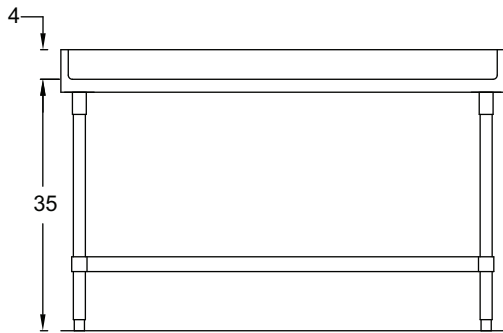

DIMENSIONS & SPECIFICATIONS

DIMENSIONS ARE TYPICAL (TOL. +/- 1/2")

MODEL	L	W	MODEL	L	W
RJ-MT-TUS-B-304	4'	30	RJ-MT-TUG-B-304	4'	30
RJ-MT-TUS-B-305	5'	30	RJ-MT-TUG-B-305	5'	30
RJ-MT-TUS-B-306	6'	30	RJ-MT-TUG-B-306	6'	30
RJ-MT-TUS-B-308	8'	30	RJ-MT-TUG-B-308	8'	30
RJ-MT-TUS-B-364	4'	36	RJ-MT-TUG-B-364	4'	36
RJ-MT-TUS-B-365	5'	36	RJ-MT-TUG-B-365	5'	36
RJ-MT-TUS-B-366	6'	36	RJ-MT-TUG-B-366	6'	36
RJ-MT-TUS-B-368	8'	36	RJ-MT-TUG-B-368	8'	36

* All tables 84" or longer come standard with 6 legs.