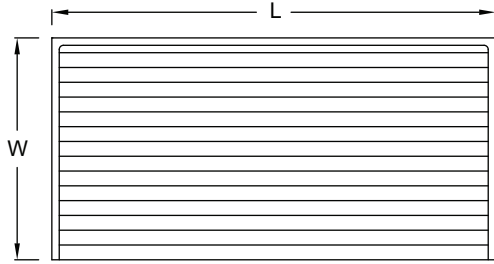

DIMENSIONS & SPECIFICATIONS

DIMENSIONS ARE TYPICAL (TOL. +/- 1/2")

MODEL	L	W	MODEL	L	W
RJ-MT-TOS-B-304	4'	30	RJ-MT-TOG-B-304	4'	30
RJ-MT-TOS-B-305	5'	30	RJ-MT-TOG-B-305	5'	30
RJ-MT-TOS-B-306	6'	30	RJ-MT-TOG-B-306	6'	30
RJ-MT-TOS-B-308	8'	30	RJ-MT-TOG-B-308	8'	30
RJ-MT-TOS-B-364	4'	36	RJ-MT-TOG-B-364	4'	36
RJ-MT-TOS-B-365	5'	36	RJ-MT-TOG-B-365	5'	36
RJ-MT-TOS-B-366	6'	36	RJ-MT-TOG-B-366	6'	36
RJ-MT-TOS-B-368	8'	36	RJ-MT-TOG-B-368	8'	36

* All tables 84" or longer come standard with 6 legs.