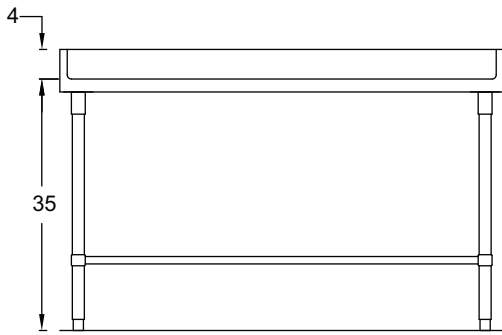

## BAKER TOP WORKTABLE FEATURES:

1 1/2" thick hard maple top

Choose from 30" and 36" widths

Stainless steel or galvanized open base

Bakers tops have 4" covered riser on back and both ends

Adjustable bullet feet

Shipped knock-down for reduced shipping cost

WIDTH	LENGTH	MODEL	WT.	MODEL	WT.
30"	4 FT	RJ-MT-TOS-B-304	120	RJ-MT-TOG-B-304	120
	5 FT	RJ-MT-TOS-B-305	150	RJ-MT-TOG-B-305	150
	6 FT	RJ-MT-TOS-B-306	180	RJ-MT-TOG-B-306	180
	8 FT	RJ-MT-TOS-B-308	240	RJ-MT-TOG-B-308	240
36"	4 FT	RJ-MT-TOS-B-364	128	RJ-MT-TOG-B-364	128
	5 FT	RJ-MT-TOS-B-365	160	RJ-MT-TOG-B-365	160
	6 FT	RJ-MT-TOS-B-366	193	RJ-MT-TOG-B-366	193
	8 FT	RJ-MT-TOS-B-368	256	RJ-MT-TOG-B-368	256

# DIMENSIONS & SPECIFICATIONS

DIMENSIONS ARE TYPICAL (TOL. +/- 1/2")

MODEL	L	W	MODEL	L	W
RJ-MT-TOS-B-304	4'	30	RJ-MT-TOG-B-304	4'	30
RJ-MT-TOS-B-305	5'	30	RJ-MT-TOG-B-305	5'	30
RJ-MT-TOS-B-306	6'	30	RJ-MT-TOG-B-306	6'	30
RJ-MT-TOS-B-308	8'	30	RJ-MT-TOG-B-308	8'	30
RJ-MT-TOS-B-364	4'	36	RJ-MT-TOG-B-364	4'	36
RJ-MT-TOS-B-365	5'	36	RJ-MT-TOG-B-365	5'	36
RJ-MT-TOS-B-366	6'	36	RJ-MT-TOG-B-366	6'	36
RJ-MT-TOS-B-368	8'	36	RJ-MT-TOG-B-368	8'	36

# DIMENSIONS & SPECIFICATIONS

DIMENSIONS ARE TYPICAL (TOL. +/- 1/2")

MODEL	L	W	MODEL	L	W
RJ-MT-TUS-B-304	4'	30	RJ-MT-TUG-B-304	4'	30
RJ-MT-TUS-B-305	5'	30	RJ-MT-TUG-B-305	5'	30
RJ-MT-TUS-B-306	6'	30	RJ-MT-TUG-B-306	6'	30
RJ-MT-TUS-B-308	8'	30	RJ-MT-TUG-B-308	8'	30
RJ-MT-TUS-B-364	4'	36	RJ-MT-TUG-B-364	4'	36
RJ-MT-TUS-B-365	5'	36	RJ-MT-TUG-B-365	5'	36
RJ-MT-TUS-B-366	6'	36	RJ-MT-TUG-B-366	6'	36
RJ-MT-TUS-B-368	8'	36	RJ-MT-TUG-B-368	8'	36