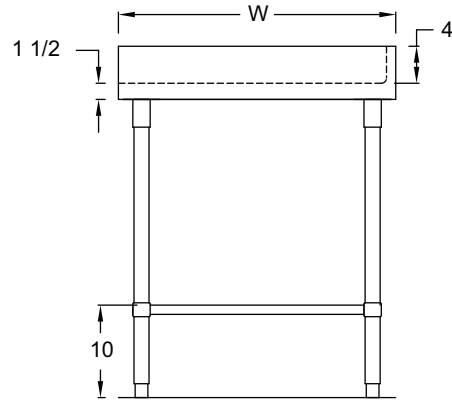

## BAKER TOP WORKTABLE FEATURES:

1 1/2" thick hard maple top

Choose from 30" and 36" widths

Stainless steel or galvanized open base

Bakers tops have 4" covered riser on back and both ends

Adjustable bullet feet

Shipped knock-down for reduced shipping cost

WIDTH	LENGTH	MODEL	WT.	MODEL	WT.
30"	4 FT	RJ-MT-TOS-B-304	120	RJ-MT-TOG-B-304	120
	5 FT	RJ-MT-TOS-B-305	150	RJ-MT-TOG-B-305	150
	6 FT	RJ-MT-TOS-B-306	180	RJ-MT-TOG-B-306	180
	8 FT	RJ-MT-TOS-B-308	240	RJ-MT-TOG-B-308	240
36"	4 FT	RJ-MT-TOS-B-364	128	RJ-MT-TOG-B-364	128
	5 FT	RJ-MT-TOS-B-365	160	RJ-MT-TOG-B-365	160
	6 FT	RJ-MT-TOS-B-366	193	RJ-MT-TOG-B-366	193
	8 FT	RJ-MT-TOS-B-368	256	RJ-MT-TOG-B-368	256

# DIMENSIONS & SPECIFICATIONS

DIMENSIONS ARE TYPICAL (TOL. +/- 1/2")

MODEL	L	W	MODEL	L	W
RJ-MT-TOS-B-304	4'	30	RJ-MT-TOG-B-304	4'	30
RJ-MT-TOS-B-305	5'	30	RJ-MT-TOG-B-305	5'	30
RJ-MT-TOS-B-306	6'	30	RJ-MT-TOG-B-306	6'	30
RJ-MT-TOS-B-308	8'	30	RJ-MT-TOG-B-308	8'	30
RJ-MT-TOS-B-364	4'	36	RJ-MT-TOG-B-364	4'	36
RJ-MT-TOS-B-365	5'	36	RJ-MT-TOG-B-365	5'	36
RJ-MT-TOS-B-366	6'	36	RJ-MT-TOG-B-366	6'	36
RJ-MT-TOS-B-368	8'	36	RJ-MT-TOG-B-368	8'	36

# DIMENSIONS & SPECIFICATIONS

DIMENSIONS ARE TYPICAL (TOL. +/- 1/2")

MODEL	L	W	MODEL	L	W
RJ-MT-TUS-B-304	4'	30	RJ-MT-TUG-B-304	4'	30
RJ-MT-TUS-B-305	5'	30	RJ-MT-TUG-B-305	5'	30
RJ-MT-TUS-B-306	6'	30	RJ-MT-TUG-B-306	6'	30
RJ-MT-TUS-B-308	8'	30	RJ-MT-TUG-B-308	8'	30
RJ-MT-TUS-B-364	4'	36	RJ-MT-TUG-B-364	4'	36
RJ-MT-TUS-B-365	5'	36	RJ-MT-TUG-B-365	5'	36
RJ-MT-TUS-B-366	6'	36	RJ-MT-TUG-B-366	6'	36
RJ-MT-TUS-B-368	8'	36	RJ-MT-TUG-B-368	8'	36