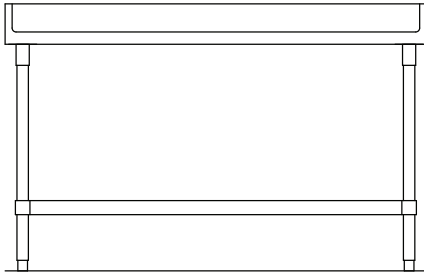

## BAKER TOP WORKTABLE FEATURES:

1 1/2" thick hard maple top

Choose from 30" and 36" widths

Bakers tops have 4" covered riser on back and both ends

18 gauge stainless steel or galvanized bottom shelf

Adjustable bullet feet