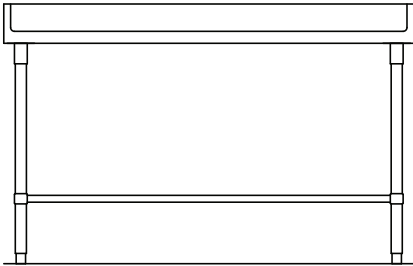

## BAKER TOP WORKTABLE FEATURES:

1 1/2" thick hard maple top

Choose from 30" and 36" widths

Stainless steel or galvanized open base

Bakers tops have 4" covered riser on back and both ends

Adjustable bullet feet

Shipped knock-down for reduced shipping cost

WIDTH	LENGTH	MODEL	WT.	MODEL	WT.
30"	4 FT	RJ-MT-TOS-B-304	120	RJ-MT-TOG-B-304	120
	5 FT	RJ-MT-TOS-B-305	150	RJ-MT-TOG-B-305	150
	6 FT	RJ-MT-TOS-B-306	180	RJ-MT-TOG-B-306	180
	8 FT	RJ-MT-TOS-B-308	240	RJ-MT-TOG-B-308	240
36"	4 FT	RJ-MT-TOS-B-364	128	RJ-MT-TOG-B-364	128
	5 FT	RJ-MT-TOS-B-365	160	RJ-MT-TOG-B-365	160
	6 FT	RJ-MT-TOS-B-366	193	RJ-MT-TOG-B-366	193
	8 FT	RJ-MT-TOS-B-368	256	RJ-MT-TOG-B-368	256